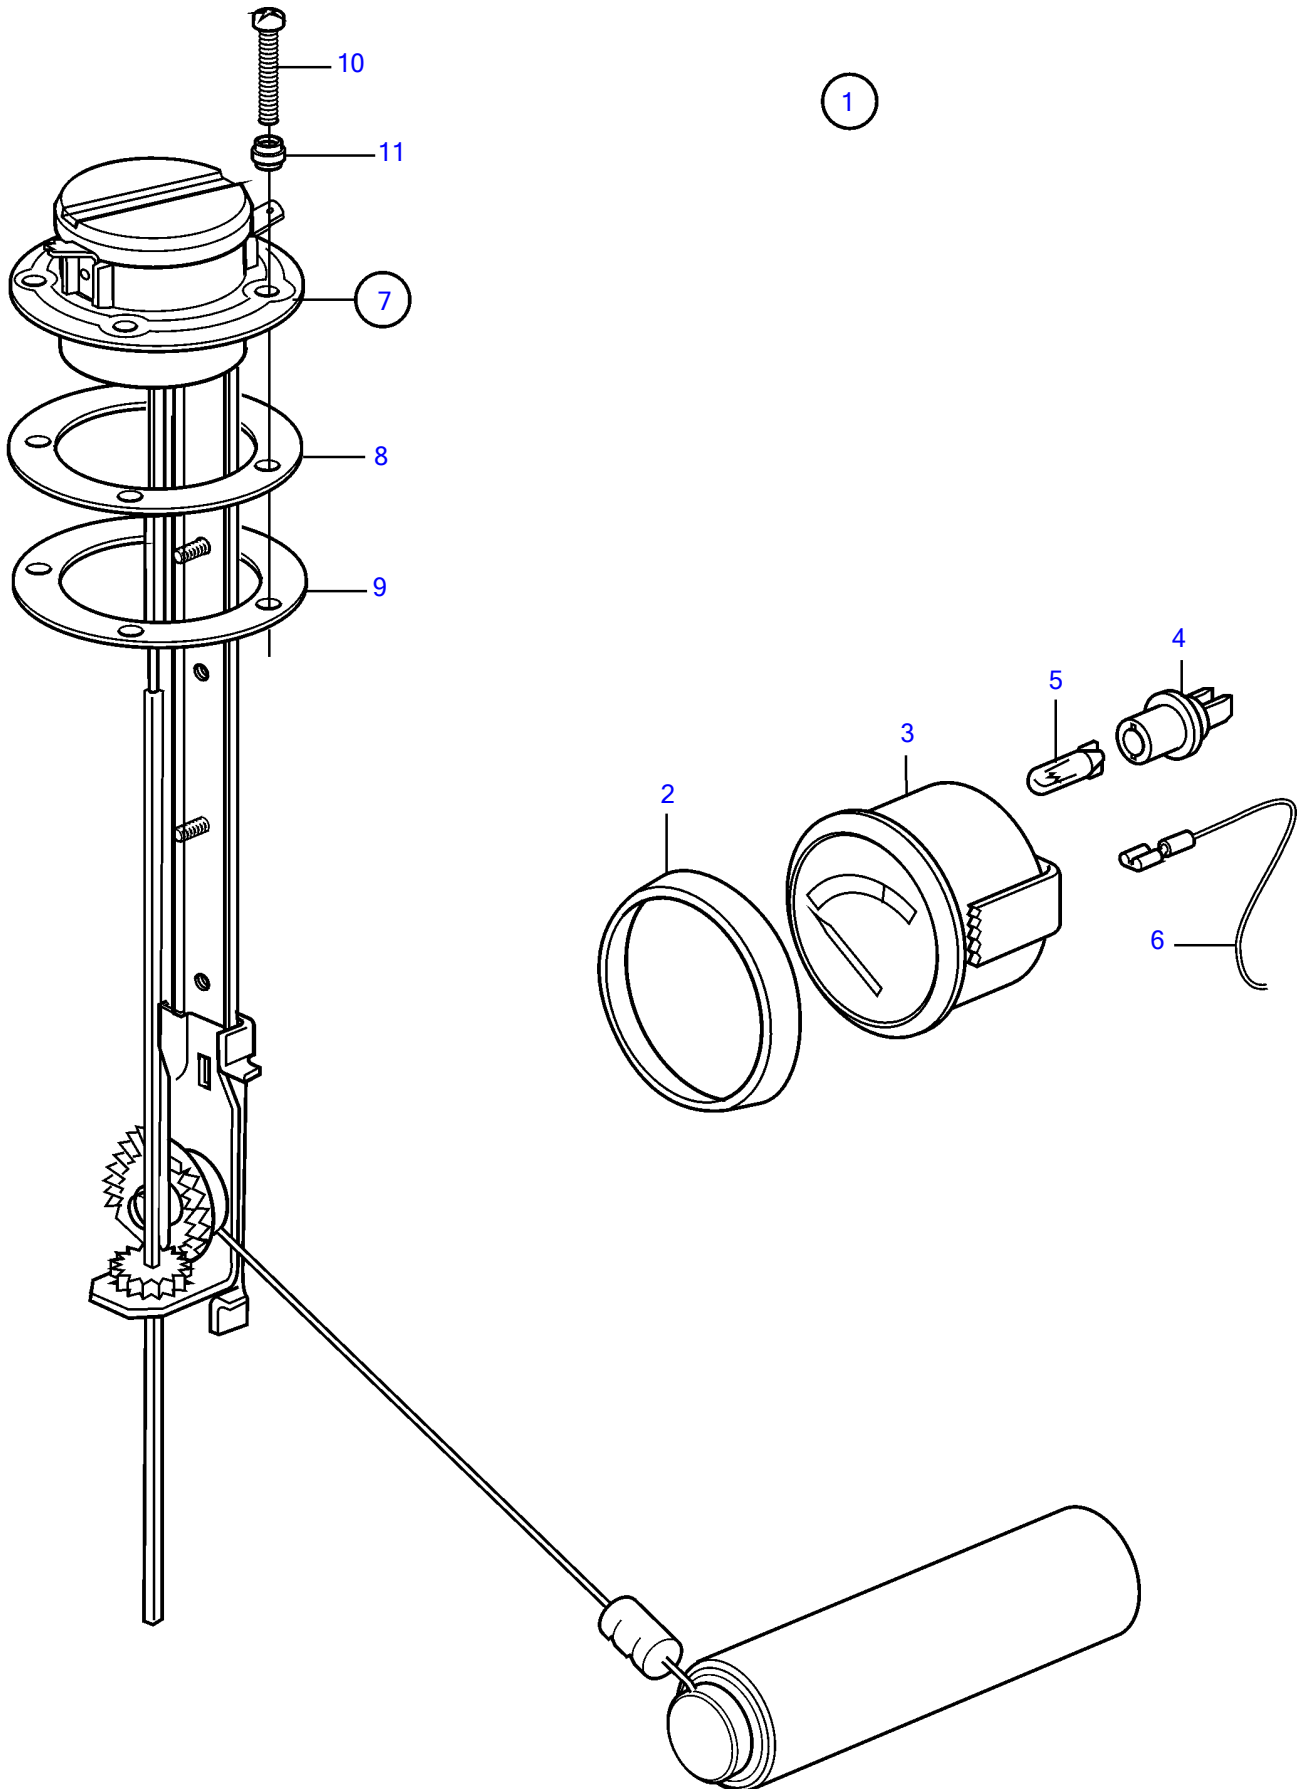

D4-180I-B, D4-180I-C, D4-180I-D, D4-180I-E, D4-210A-A, D4-225A-B, D4-210I-A, D4-210I-B, D4-225I-B, D4-225A-C, D4-225A-D, D4-225I-C, D4-225I-D, D4-260A-A, D4-260A-B, D4-260A-C, D4-260A-D, D4-260D-B, D4-260D-C, D4-260D-D, D4-260I-A, D4-260I-B, D4-260I-C, D4-260I-D, D4-300A-A, D4-300A-C, D4-300A-D, D4-300D-A, D4-300D-C, D4-300I-A, D4-300I-C, D4-300I-D, D4-225A-E, D4-225I-E, D4-260A-E, D4-260D-E, D4-260I-E, D4-300A-E, D4-300D-E, D4-300D-D, D4-300I-E

REF	PART NO.	QTY	DESCRIPTION	SEE SEC.	NOTES
1	873808	1	Fuel gauge		(858879)
2	858643	1	• Front ring		
3	863940	1	• Fuel gauge		
	873207	1	• • Brace kit		
		2	• • • Nut		not sold separately
		2	• • • Spacer		not sold separately
4	863945	1	• • Lamp socket		Use white bulb 19923 and socket 808175 for earlier gauges.
5	863946	1	• • Bulb		Use white bulb 19923 and socket 808175 for earlier gauges., 12V, 1,2W red
6		X	• Wiring harness	1963	
7	873772	1	• Tank sensor		(837999)
8	89865	1	• • Gasket		
9	834480	1	• • Flange		
10	969407	4	• • 6 point socket screw		(956078)
	969409	1	• • 6 point socket screw		
11	834481	5	• • Gasket		